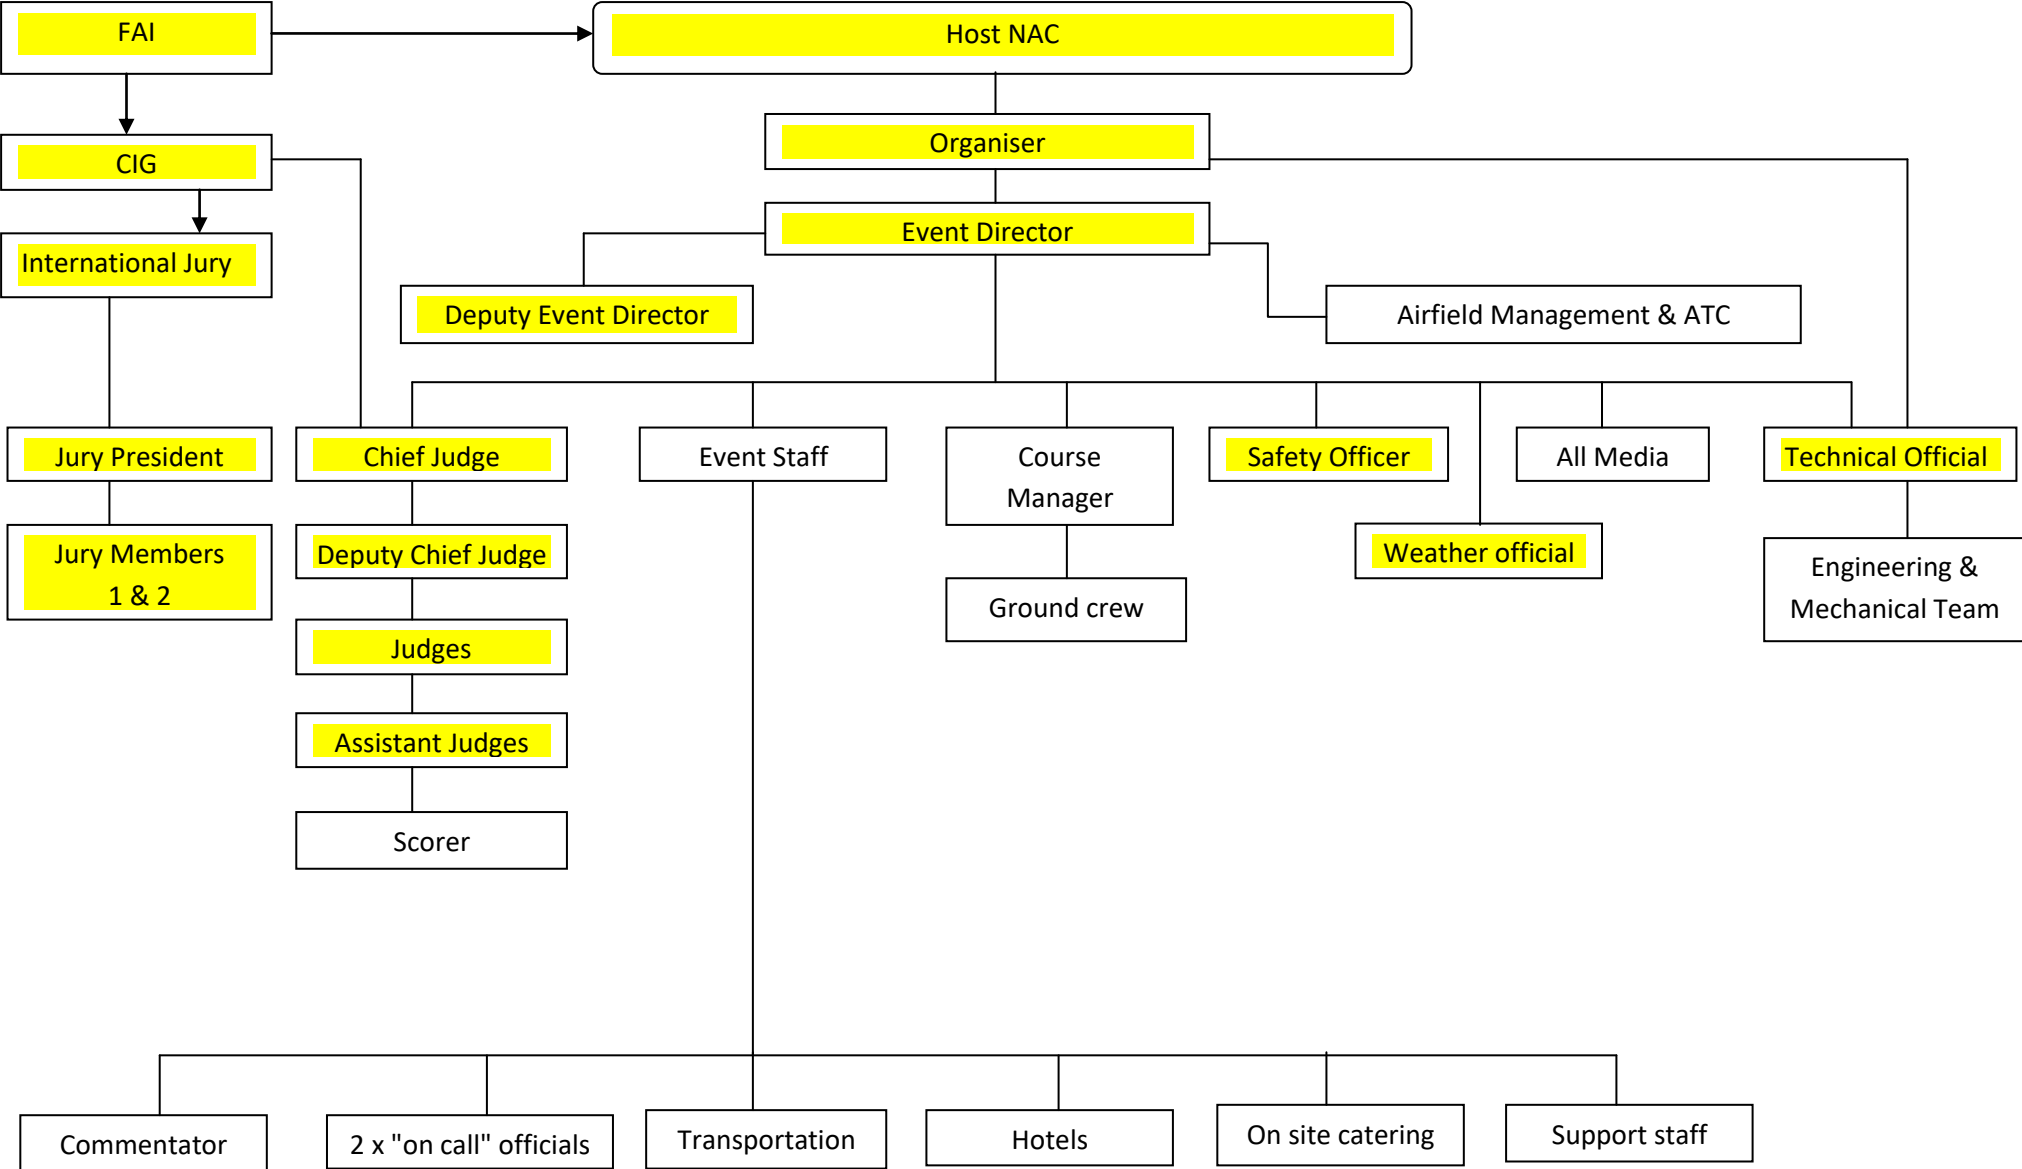

### Category 1 events - Competition Management and Personnel Structure

Key: Yellow highlight = compulsory